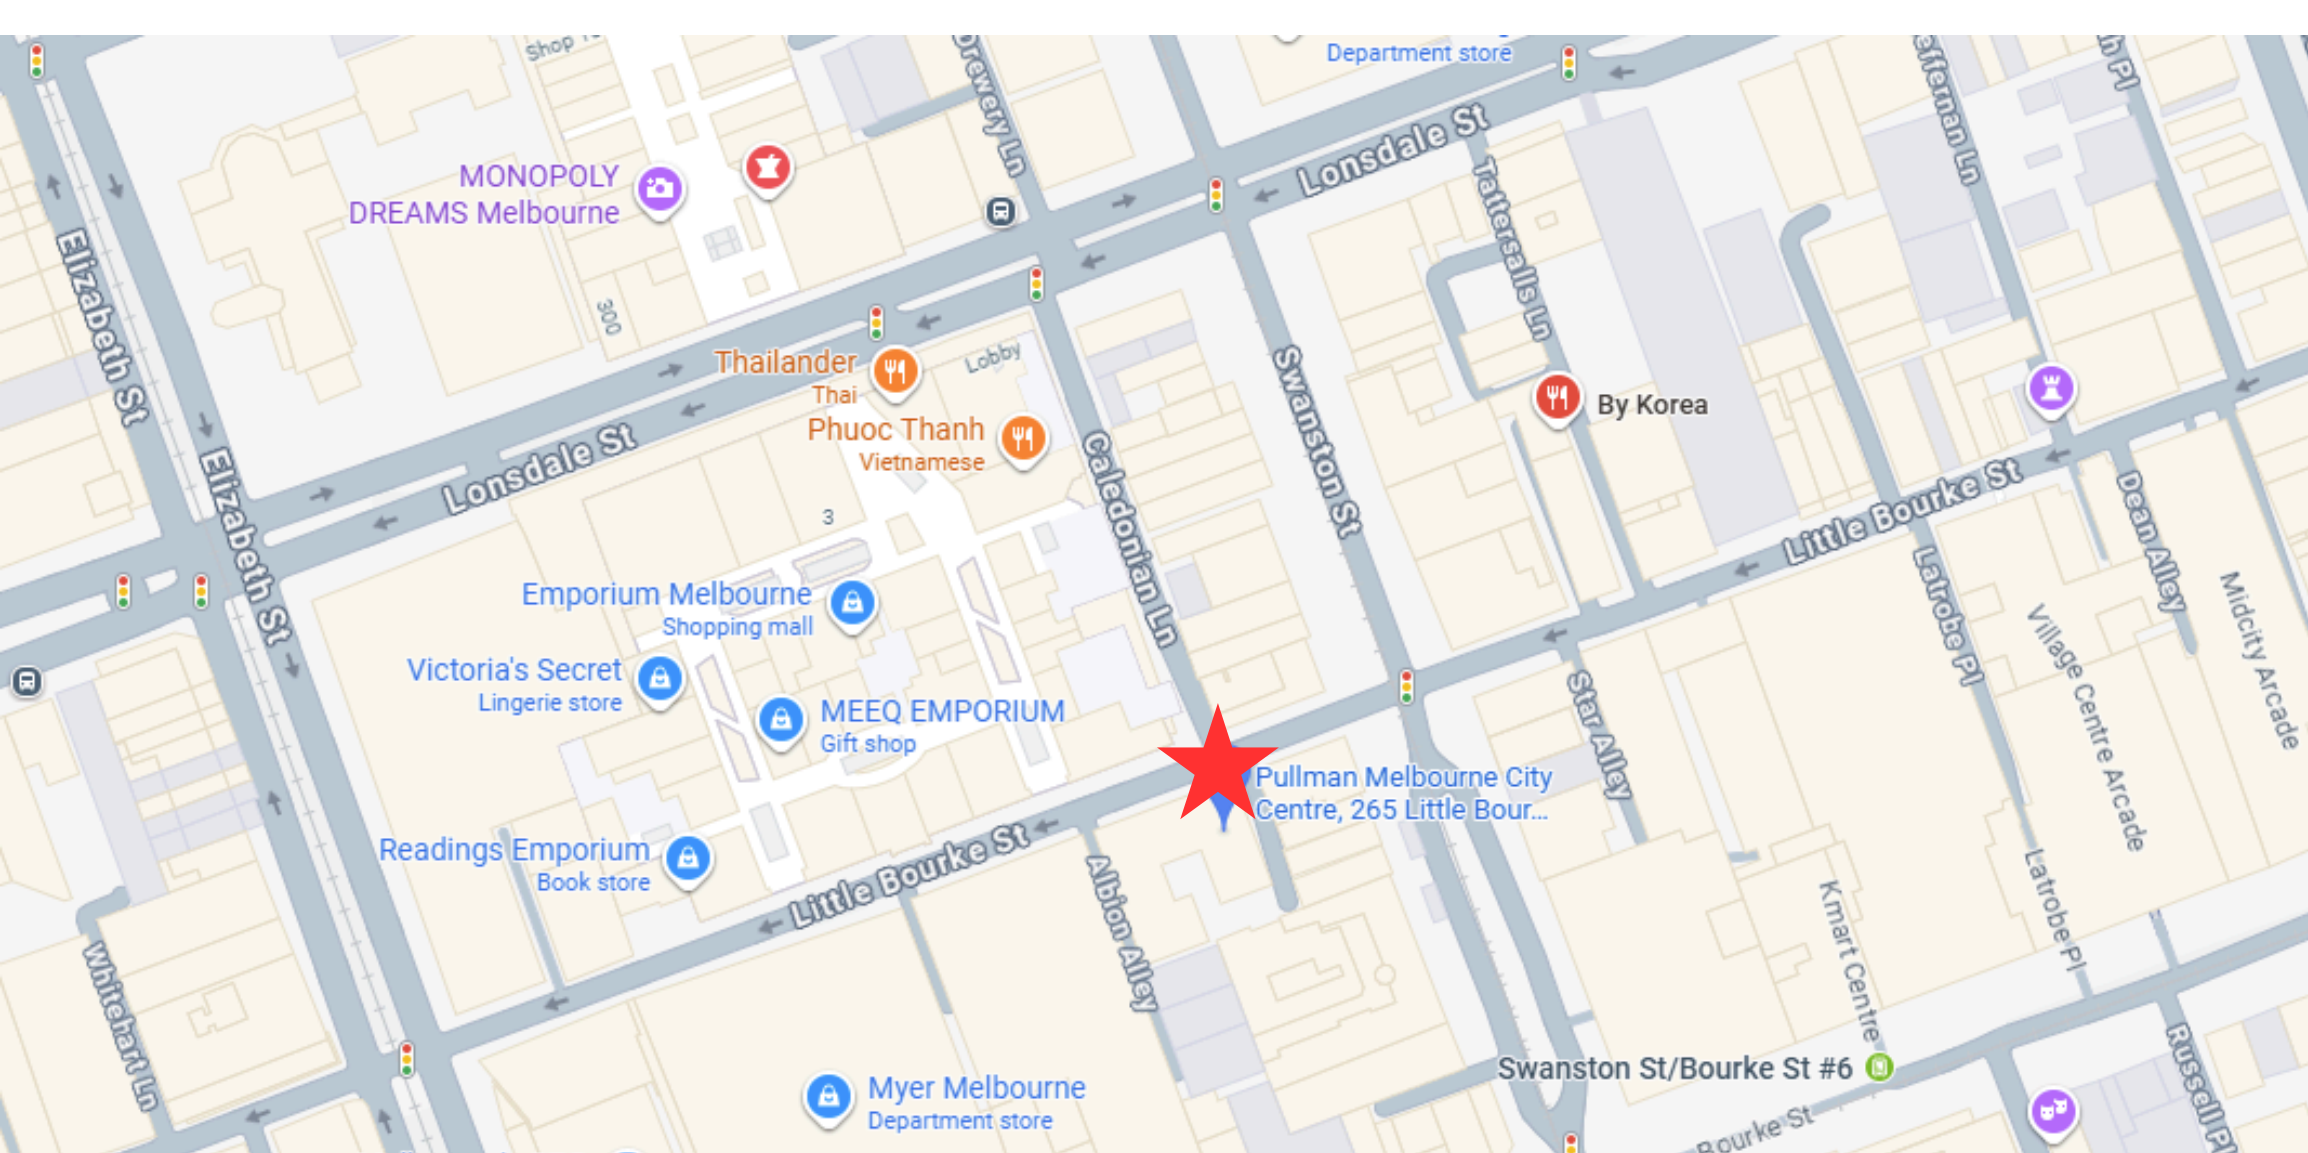

HOW TO BOOK?

Book ONLINE - enter dates and below details

Destination Hotel:
Pullman Melbourne City Centre
OR
 Mercure Welcome Melbourne

CLIENT CODE: SCP4559184
ACCESS CODE: AU573AU263

then select: **Negotiate Rate**

or email us @ H3028-RE@accor.com

Your Rate

Negotiated rate

From **AU$**

1 night | 1 adult

Choose this room